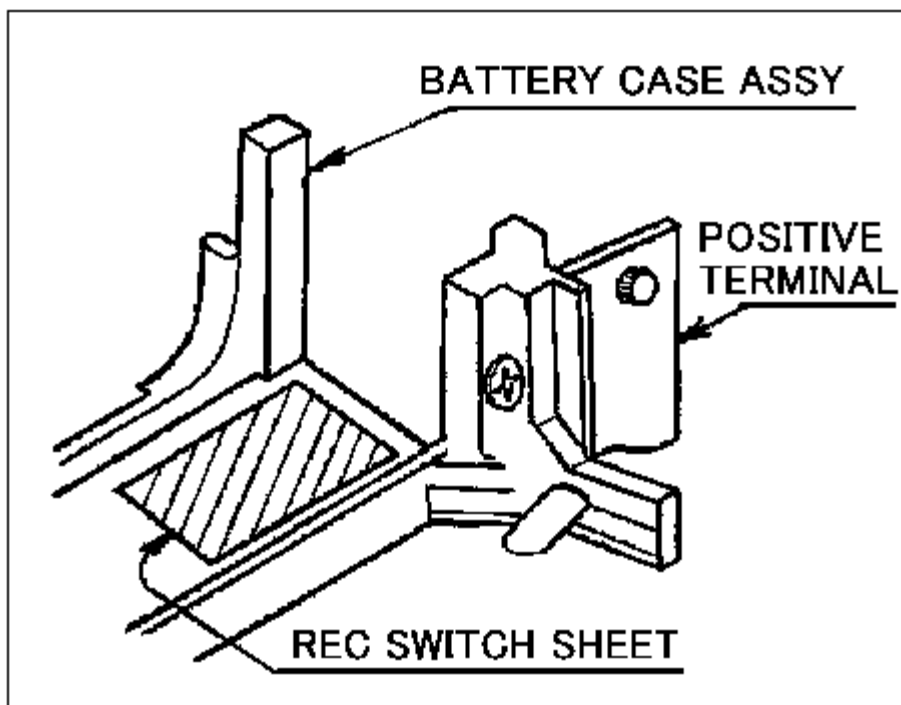

SONY®

Service Bulletin

NO:HIFI2-01-010

SUBJECT: Unit May Shut Off With A Slight Shock

DATE: May 2001

MODEL (S): MZ-R55

Symptom: Unit may shut off with a slight shock when using Rechargeable Battery.

Solution:

1. Replace BATTERY CASE ASSY with a new one.
2. Add REC SWITCH SHEET to the Battery Case Assy as Figure.

Description	Part Number
SHEET, REC SWITCH	3-303-838-03

GA00030

Sony of Canada Ltd.

115 Gordon Baker Road, Toronto, Ontario M2H-3R6
NATIONAL LAB - CONSUMER SERVICE